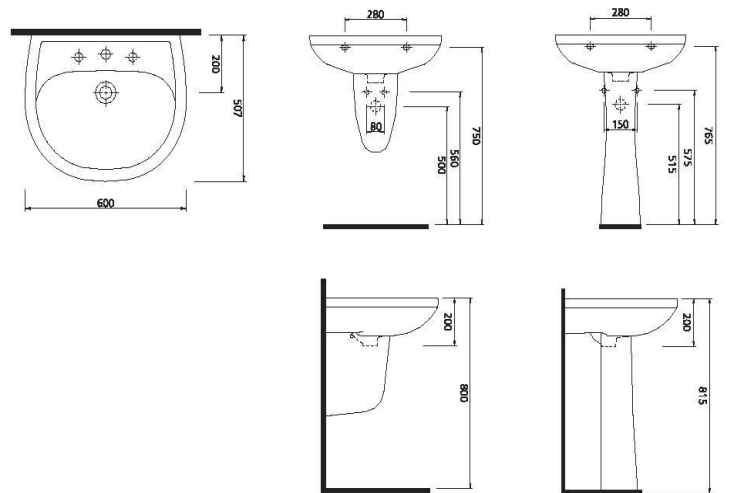

Troy 4 Pieces Set

Product Name
56cm 4 Pieces Set
60cm 4 Pieces Set

Price
126,00 €
129,00 €

Product Code	Product Name	Weight	Price
71105105	60cm Washbasin	16.3kg	41,00 €
71105235	Half Pedestal	6.5kg	17,00 €
71105214	Pedestal	8.2kg	18,00 €

Product Code	Product Name	Weight	Price
71105104	56cm Washbasin	13.4kg	38,00 €
71105235	Half Pedestal	6.5kg	17,00 €
71105214	Pedestal	8.2kg	18,00 €

Troy 60cm Washbasin

Troy 56cm Washbasin